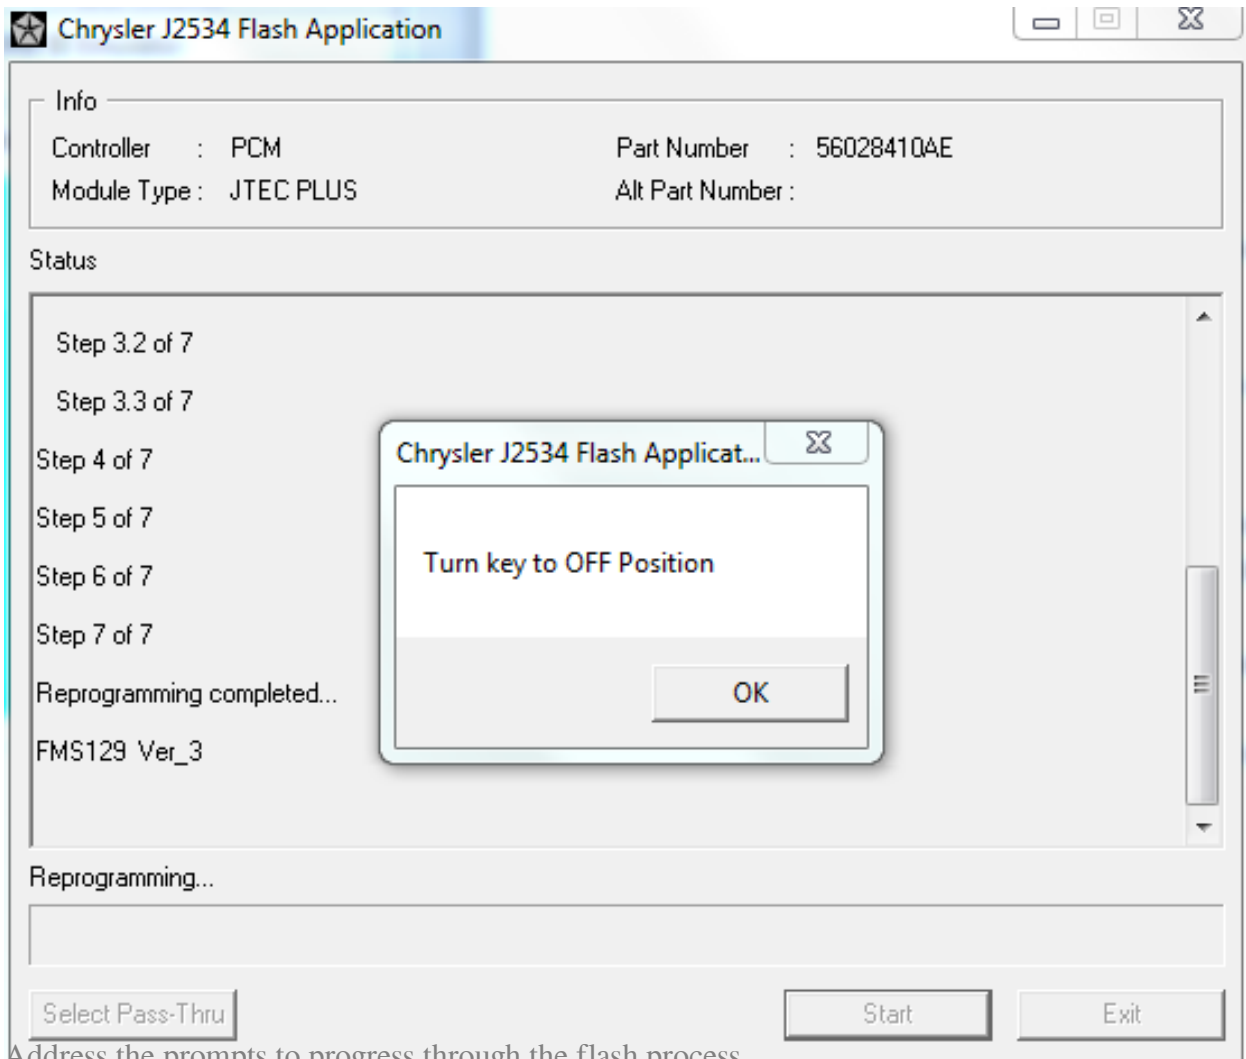

### Connection Wizard

**Select Tool**

Double-click row or select tool and press "Next". List refreshes automatically as tools are added or removed.

Hide Unresponsive Devices

Device	Year	Body	IP Address	Workgroup	Interface	Locked	Lock Owner
RDH-WSP-08805	2011	LX	10.5.155.177		Wi-Fi		
RDH-WSP-18186	2013	FF	10.5.155.158		Wi-Fi		
wTECH 1.0 microPod	????	??	10.5.155.156		Wi-Fi		
wTECH 1.0 microPod	????	??	172.22.22.22		usb		
Simulated-2004.HB	2004	HB	2004.HB				
Simulated-2005.WK	2005	WK	2005.WK				
Simulated-2006.DR	2006	DR	2006.DR				
Simulated-2006.HB	2006	HB	2006.HB				
Simulated-2006.KJ	2006	KJ	2006.KJ				
Simulated-2006.LX	2006	LX	2006.LX				
Simulated-2006.WK	2006	WK	2006.WK				
Simulated-2007.CS	2007	CS	2007.CS				
Simulated-2007.VB	2007	VB	2007.VB				
Simulated-2007.ZH	2007	ZH	2007.ZH				
Simulated-2008.RT	2008	RT	2008.RT				
Simulated-2008.ZB	2008	ZB	2008.ZB				
Simulated-2009.HB	2009	HB	2009.HB				
Simulated-2009.JC	2009	JC	2009.JC				
Simulated-2010.PH	2010	PH	2010.PH				
Simulated-2011.DP	2011	DP	2011.DP				
Simulated-2011.LX	2011	LX	2011.LX				
Simulated-2012.FF	2012	FF	2012.FF				

Work in standalone mode

Modify Location Profiles

Launch DRB III Enhanced Next

8.

9. Select "Flash Powertrain" or "Flash Non-Powertrain"
10. Select "Start"

11. Address the prompts to progress through the flash process
12. When the flash completes, close the complete prompt.
13. Clear DTCs