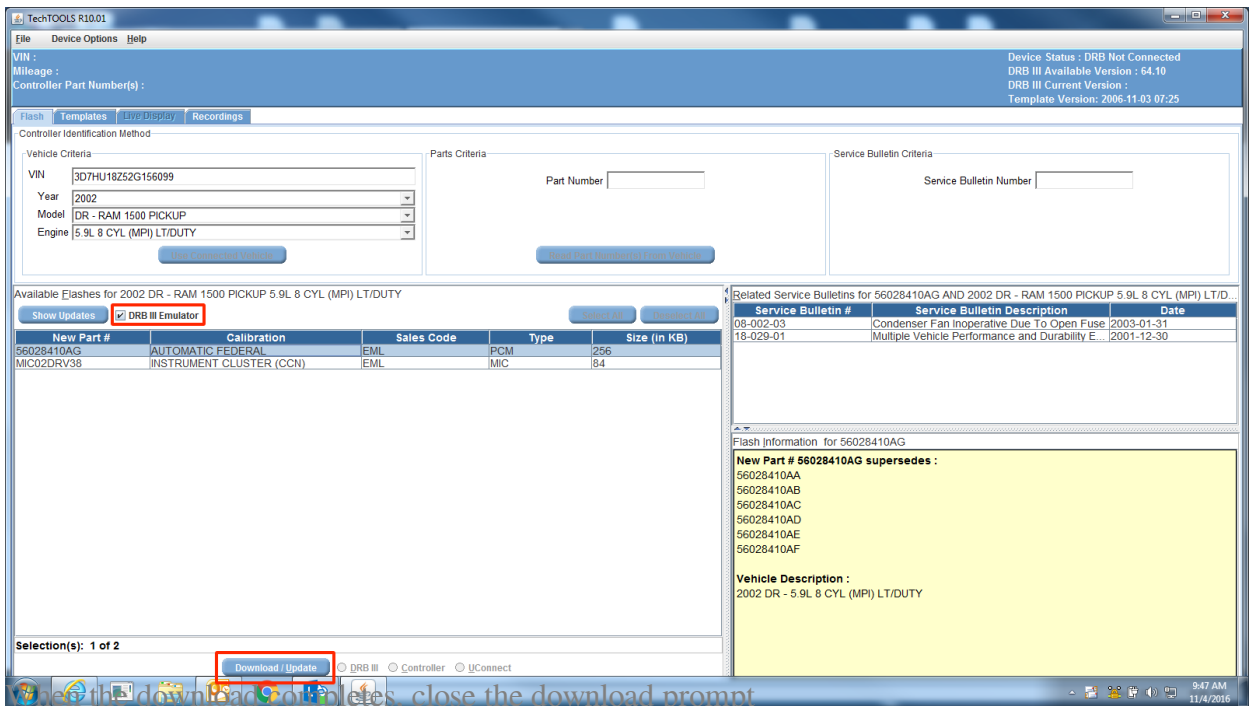

How-to Flash with Enhanced DRB III Emulator

552 Chris Ordner Tue, Jul 9, 2019 [Enhanced DRB III Emulator](#), [TechTOOLS](#) 13879

1. Open the latest version of TechTOOLS
2. Search by VIN or YME
3. Select the "DRB III Emulator" checkbox
4. Select the desired flash
5. Select "Download / Update"

6. Click the download button, close the download prompt
7. On the same computer, launch the Enhanced DRB III Emulator from the wiTECH application

17:04:27

Connection Wizard

Select Tool

Double-click row or select tool and press "Next". List refreshes automatically as tools are added or removed.