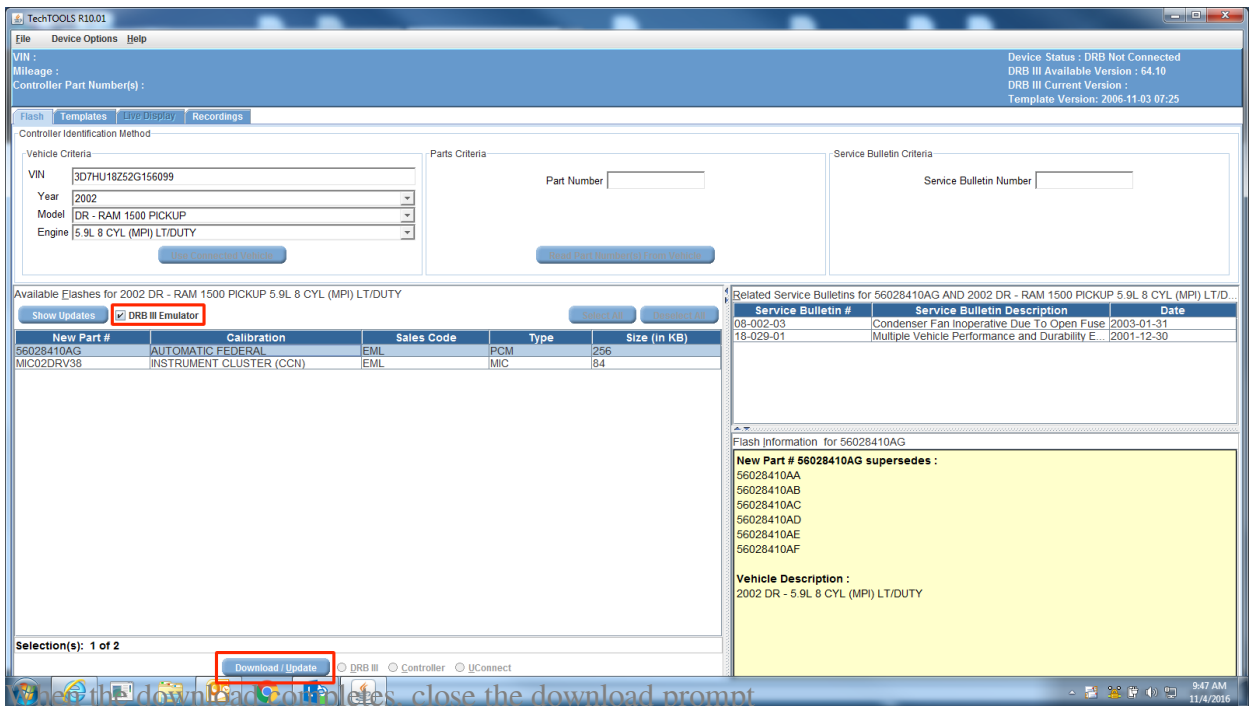

# How-to Flash with Enhanced DRB III Emulator

552 Chris Ordner Tue, Jul 9, 2019 [Enhanced DRB III Emulator](#), [TechTOOLS](#) 11253

1. Open the latest version of TechTOOLS
2. Search by VIN or YME
3. Select the "DRB III Emulator" checkbox
4. Select the desired flash
5. Select "Download / Update"

### Connection Wizard

**Select Tool**

Double-click row or select tool and press "Next". List refreshes automatically as tools are added or removed.

Hide Unresponsive Devices

Device	Year	Body	IP Address	Workgroup	Interface	Locked	Lock Owner
RDH-WSP-08805	2011	LX	10.5.155.177		Wi-Fi		
RDH-WSP-18186	2013	FF	10.5.155.158		Wi-Fi		
wTECH 1.0 microPod	????	??	10.5.155.156		Wi-Fi		
wTECH 1.0 microPod	????	??	172.22.22.22		usb		
Simulated-2004.HB	2004	HB	2004.HB				
Simulated-2005.WK	2005	WK	2005.WK				
Simulated-2006.DR	2006	DR	2006.DR				
Simulated-2006.HB	2006	HB	2006.HB				
Simulated-2006.KJ	2006	KJ	2006.KJ				
Simulated-2006.LX	2006	LX	2006.LX				
Simulated-2006.WK	2006	WK	2006.WK				
Simulated-2007.CS	2007	CS	2007.CS				
Simulated-2007.VB	2007	VB	2007.VB				
Simulated-2007.ZH	2007	ZH	2007.ZH				
Simulated-2008.RT	2008	RT	2008.RT				
Simulated-2008.ZB	2008	ZB	2008.ZB				
Simulated-2009.HB	2009	HB	2009.HB				
Simulated-2009.JC	2009	JC	2009.JC				
Simulated-2010.PH	2010	PH	2010.PH				
Simulated-2011.DP	2011	DP	2011.DP				
Simulated-2011.LX	2011	LX	2011.LX				
Simulated-2012.FF	2012	FF	2012.FF				