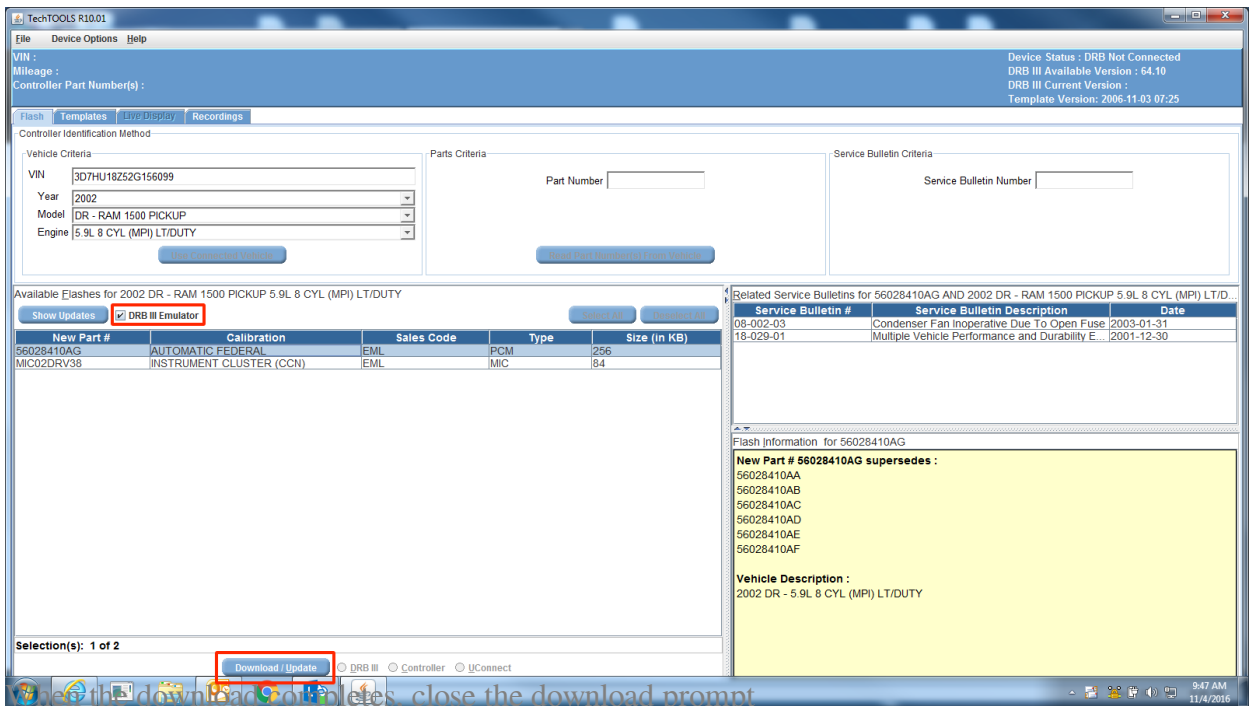

How-to Flash with Enhanced DRB III Emulator

552 Chris Ordner Tue, Jul 9, 2019 [Enhanced DRB III Emulator](#), [TechTOOLS](#) 13465

1. Open the latest version of TechTOOLS
2. Search by VIN or YME
3. Select the "DRB III Emulator" checkbox
4. Select the desired flash
5. Select "Download / Update"

6. Click the download control, close the download prompt
7. On the same computer, launch the Enhanced DRB III Emulator from the wiTECH application

17:04:27

Connection Wizard

Select Tool

Double-click row or select tool and press "Next". List refreshes automatically as tools are added or removed.