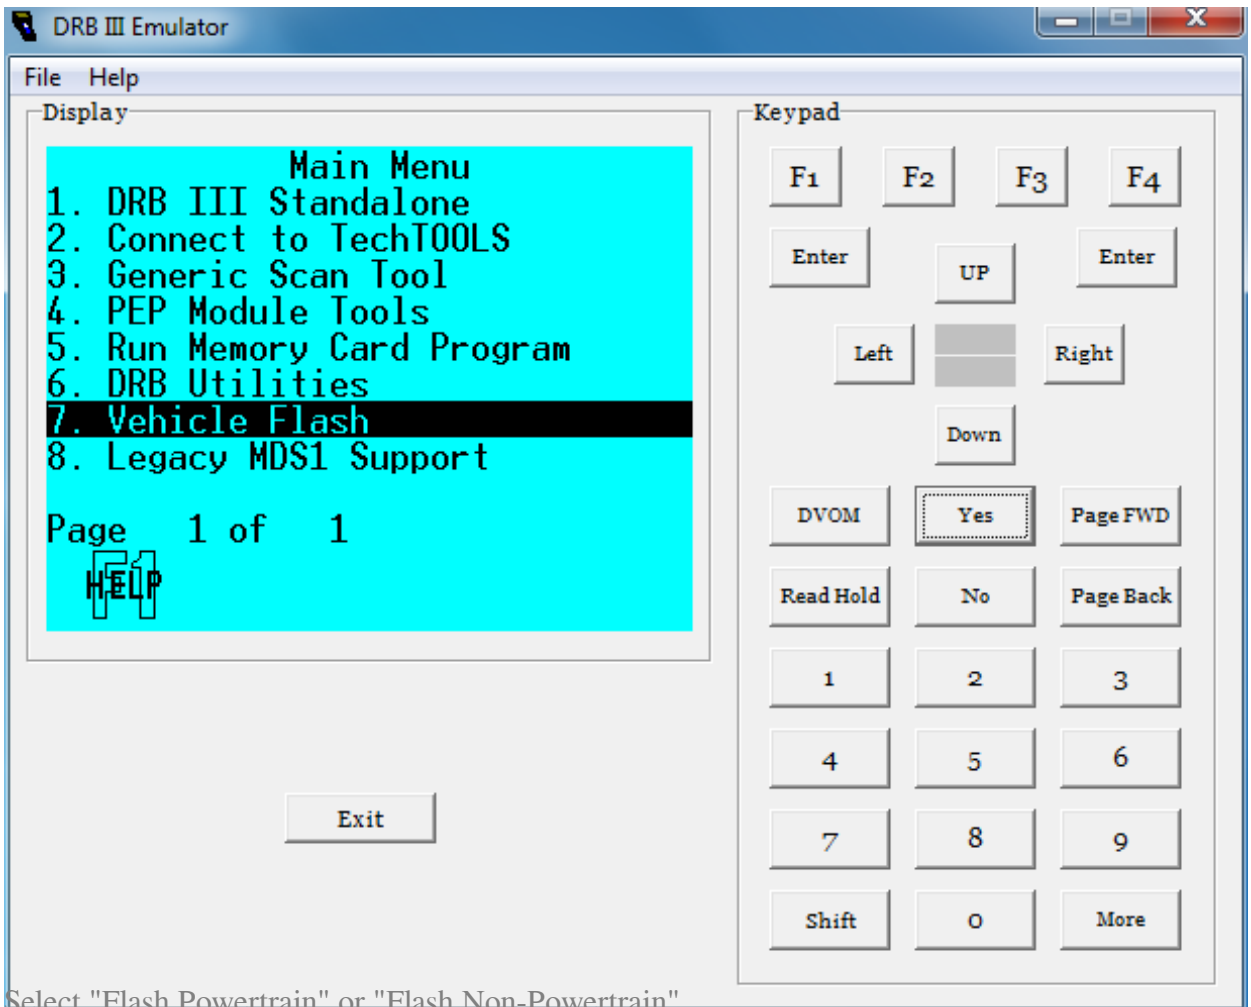

6. Click the download button, close the download prompt
7. On the same computer, launch the Enhanced DRB III Emulator from the wiTECH application

17:04:27

Connection Wizard

Select Tool

Double-click row or select tool and press "Next". List refreshes automatically as tools are added or removed.

Hide Unresponsive Devices

Device	Year	Body	IP Address	Workgroup	Interface	Locked	Lock Owner
RDH-WSP-08805	2011	LX	10.5.155.177		Wi-Fi		
RDH-WSP-18186	2013	FF	10.5.155.158		Wi-Fi		
wTECH 1.0 microPod	????	??	10.5.155.156		Wi-Fi		
wTECH 1.0 microPod	????	??	172.22.22.22		usb		
Simulated-2004.HB	2004	HB	2004.HB				
Simulated-2005.WK	2005	WK	2005.WK				
Simulated-2006.DR	2006	DR	2006.DR				
Simulated-2006.HB	2006	HB	2006.HB				
Simulated-2006.KJ	2006	KJ	2006.KJ				
Simulated-2006.LX	2006	LX	2006.LX				
Simulated-2006.WK	2006	WK	2006.WK				
Simulated-2007.CS	2007	CS	2007.CS				
Simulated-2007.VB	2007	VB	2007.VB				
Simulated-2007.ZH	2007	ZH	2007.ZH				
Simulated-2008.RT	2008	RT	2008.RT				
Simulated-2008.ZB	2008	ZB	2008.ZB				
Simulated-2009.HB	2009	HB	2009.HB				
Simulated-2009.JC	2009	JC	2009.JC				
Simulated-2010.PH	2010	PH	2010.PH				
Simulated-2011.DP	2011	DP	2011.DP				
Simulated-2011.LX	2011	LX	2011.LX				
Simulated-2012.FF	2012	FF	2012.FF				

Work in standalone mode

Modify Location Profiles

Launch DRB III Enhanced Next

8.

9. Select "Flash Powertrain" or "Flash Non-Powertrain"
10. Select "Start"

11. Address the prompts to progress through the flash process
12. When the flash completes, close the complete prompt.
13. Clear DTCs