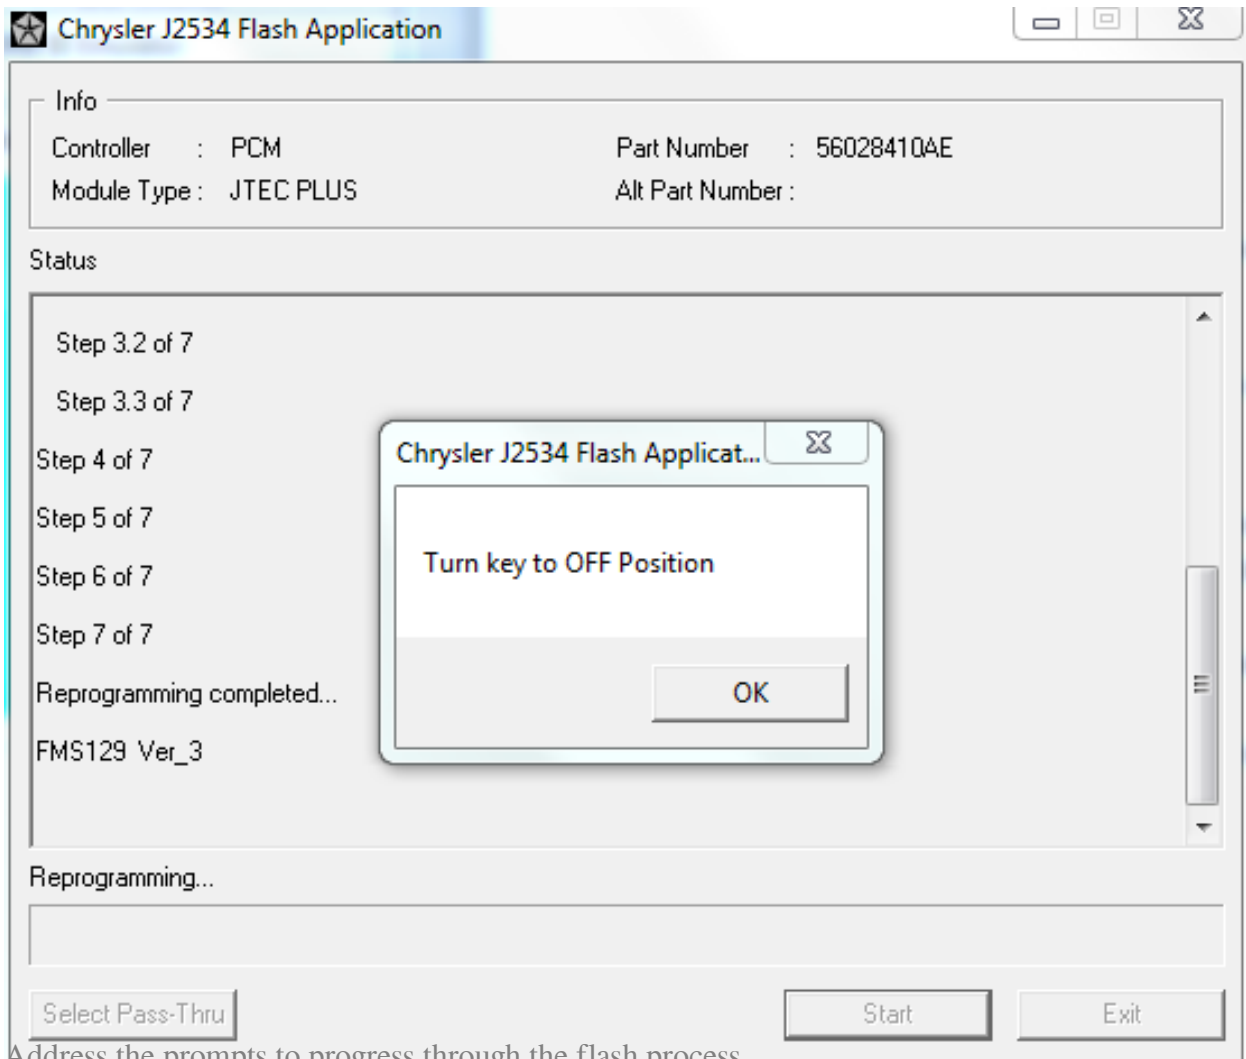

### Connection Wizard

**Select Tool**

Double-click row or select tool and press "Next". List refreshes automatically as tools are added or removed.

Hide Unresponsive Devices

Device	Year	Body	IP Address	Workgroup	Interface	Locked	Lock Owner
● RDM-WSP-08805	2011	LX	10.5.155.177		Wi-Fi		
● RDM-WSP-18186	2013	FF	10.5.155.158		Wi-Fi		
● wTECH 1.0 microPod	????	??	10.5.155.156		Wi-Fi		
● wTECH 1.0 microPod	????	??	172.22.22.22		usb		
● Simulated-2004.HB	2004	HB	2004.HB				
● Simulated-2005.WK	2005	WK	2005.WK				
● Simulated-2006.DR	2006	DR	2006.DR				
● Simulated-2006.HB	2006	HB	2006.HB				
● Simulated-2006.KJ	2006	KJ	2006.KJ				
● Simulated-2006.LX	2006	LX	2006.LX				
● Simulated-2006.WK	2006	WK	2006.WK				
● Simulated-2007.CS	2007	CS	2007.CS				
● Simulated-2007.VB	2007	VB	2007.VB				
● Simulated-2007.ZH	2007	ZH	2007.ZH				
● Simulated-2008.RT	2008	RT	2008.RT				
● Simulated-2008.ZB	2008	ZB	2008.ZB				
● Simulated-2009.HB	2009	HB	2009.HB				
● Simulated-2009.JC	2009	JC	2009.JC				
● Simulated-2010.PH	2010	PH	2010.PH				
● Simulated-2011.DP	2011	DP	2011.DP				
● Simulated-2011.LX	2011	LX	2011.LX				
● Simulated-2012.FF	2012	FF	2012.FF				

Work in standalone mode

Modify Location Profiles

**Launch DRB III Enhanced** Next

8.

9. Select "Flash Powertrain" or "Flash Non-Powertrain"
10. Select "Start"

11. Address the prompts to progress through the flash process
12. When the flash completes, close the complete prompt.
13. Clear DTCs