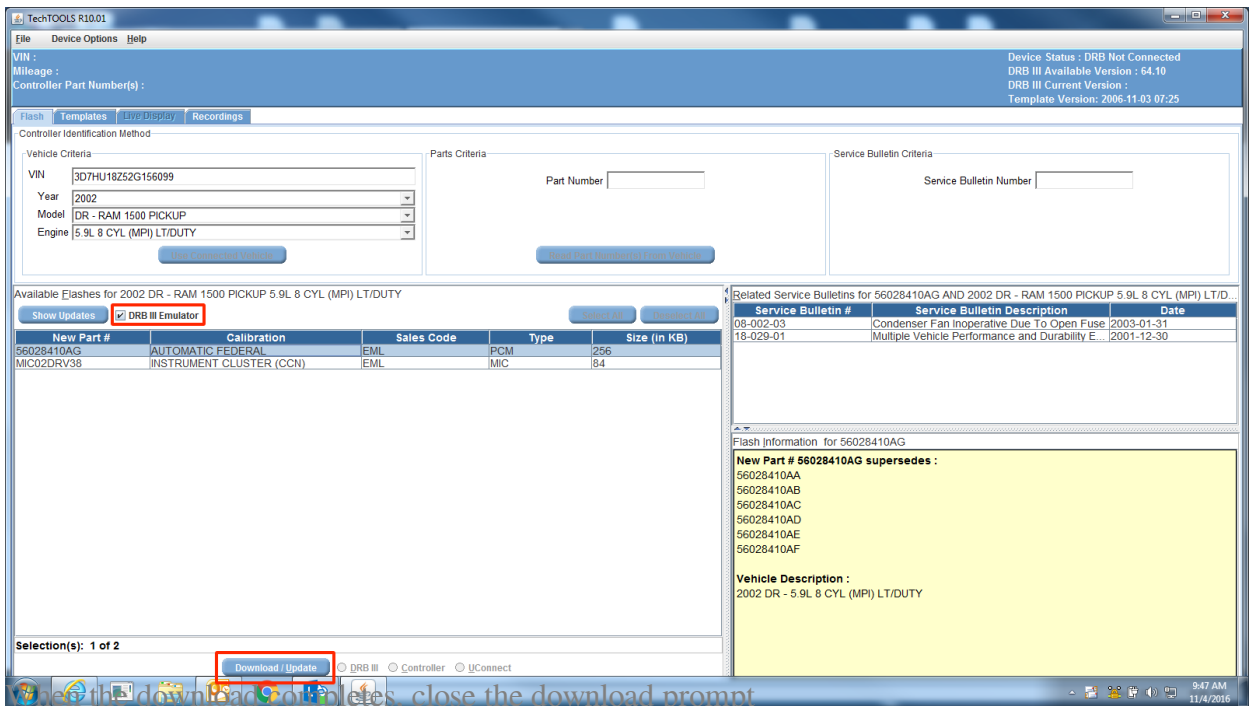

How-to Flash with Enhanced DRB III Emulator

552 Chris Ordner Tue, Jul 9, 2019 [Enhanced DRB III Emulator](#), [TechTOOLS](#) 13767

1. Open the latest version of TechTOOLS
2. Search by VIN or YME
3. Select the "DRB III Emulator" checkbox
4. Select the desired flash
5. Select "Download / Update"

6. Click the download control, close the download prompt
7. On the same computer, launch the Enhanced DRB III Emulator from the wiTECH application

17:04:27

Connection Wizard

Select Tool

Double-click row or select tool and press "Next". List refreshes automatically as tools are added or removed.