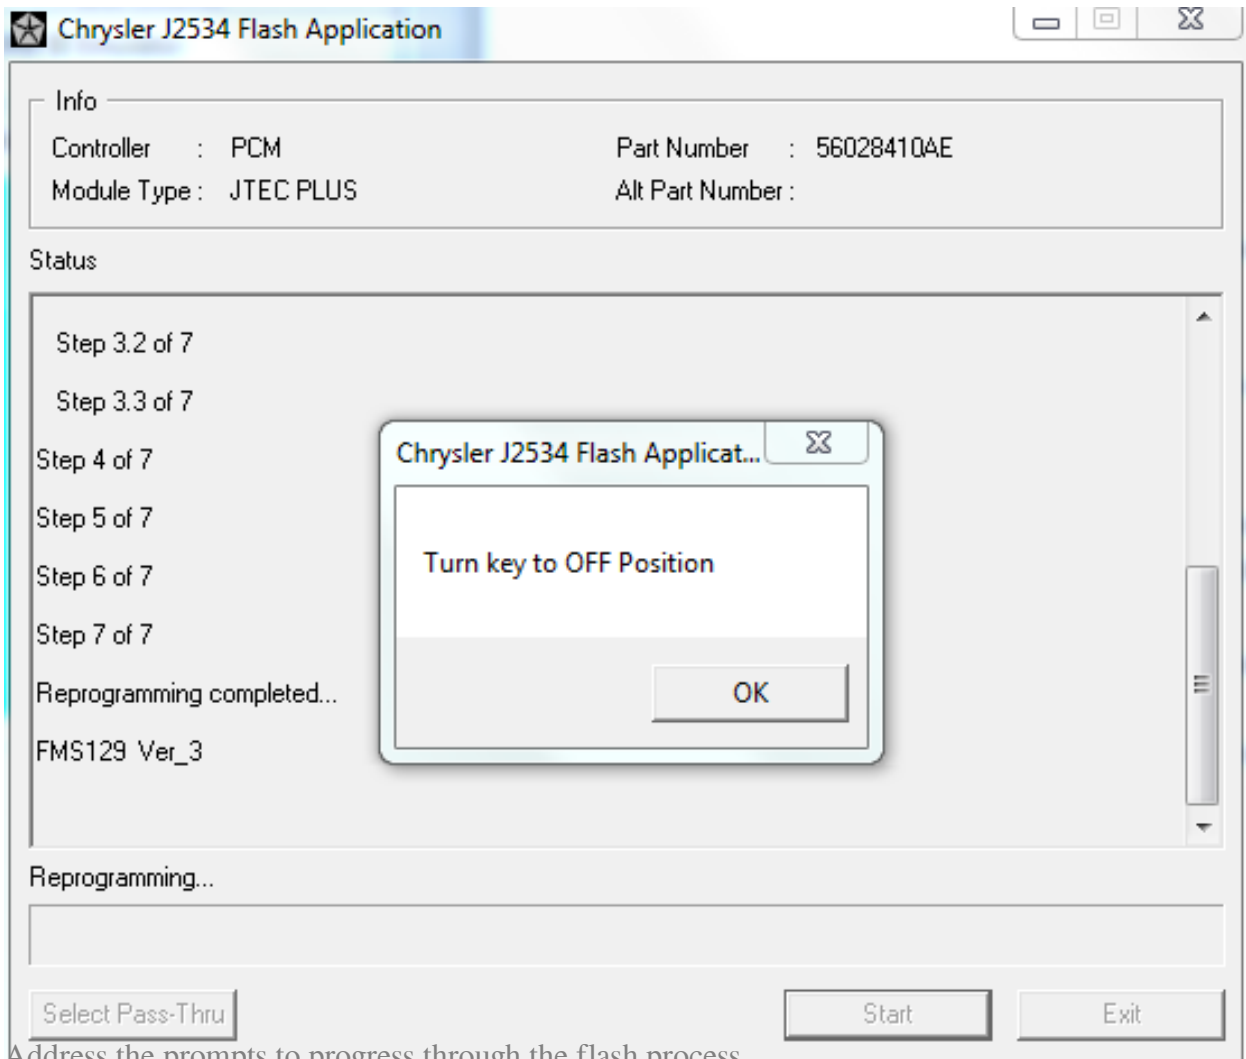

Work in standalone mode

Modify Location Profiles

Launch DRB III Enhanced Next

8.

9. Select "Flash Powertrain" or "Flash Non-Powertrain"
10. Select "Start"

11. Address the prompts to progress through the flash process
12. When the flash completes, close the complete prompt.
13. Clear DTCs