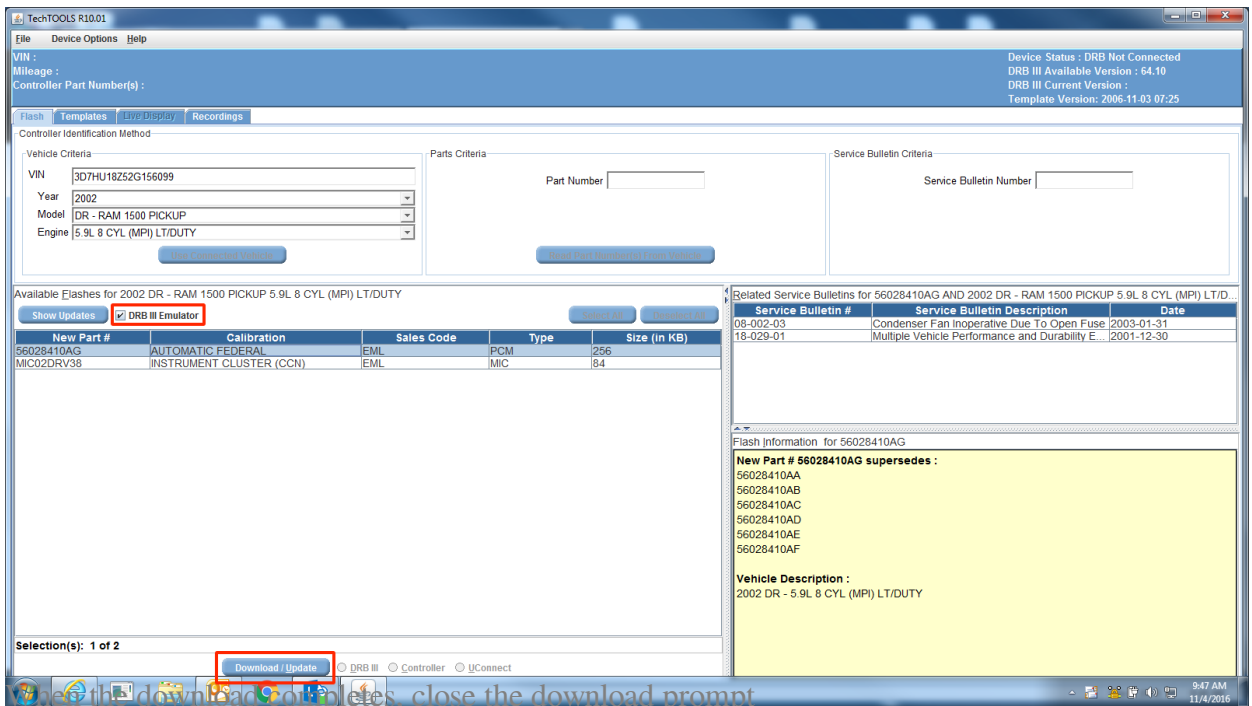

# How-to Flash with Enhanced DRB III Emulator

552 Chris Ordner Tue, Jul 9, 2019 [Enhanced DRB III Emulator](#), [TechTOOLS](#) 10516

1. Open the latest version of TechTOOLS
2. Search by VIN or YME
3. Select the "DRB III Emulator" checkbox
4. Select the desired flash
5. Select "Download / Update"

### Connection Wizard

**Select Tool**

Double-click row or select tool and press "Next". List refreshes automatically as tools are added or removed.

Hide Unresponsive Devices

Device	Year	Body	IP Address	Workgroup	Interface	Locked	Lock Owner
● RDM-WSP-08805	2011	LX	10.5.155.177		Wi-Fi		
● RDM-WSP-18186	2013	FF	10.5.155.158		Wi-Fi		
● wTECH 1.0 microPod	????	??	10.5.155.156		Wi-Fi		
● wTECH 1.0 microPod	????	??	172.22.22.22		usb		
● Simulated-2004.HB	2004	HB	2004.HB				
● Simulated-2005.WK	2005	WK	2005.WK				
● Simulated-2006.DR	2006	DR	2006.DR				
● Simulated-2006.HB	2006	HB	2006.HB				
● Simulated-2006.KJ	2006	KJ	2006.KJ				
● Simulated-2006.LX	2006	LX	2006.LX				
● Simulated-2006.WK	2006	WK	2006.WK				
● Simulated-2007.CS	2007	CS	2007.CS				
● Simulated-2007.VB	2007	VB	2007.VB				
● Simulated-2007.ZH	2007	ZH	2007.ZH				
● Simulated-2008.RT	2008	RT	2008.RT				
● Simulated-2008.ZB	2008	ZB	2008.ZB				
● Simulated-2009.HB	2009	HB	2009.HB				
● Simulated-2009.JC	2009	JC	2009.JC				
● Simulated-2010.PH	2010	PH	2010.PH				
● Simulated-2011.DP	2011	DP	2011.DP				
● Simulated-2011.LX	2011	LX	2011.LX				
● Simulated-2012.FF	2012	FF	2012.FF				