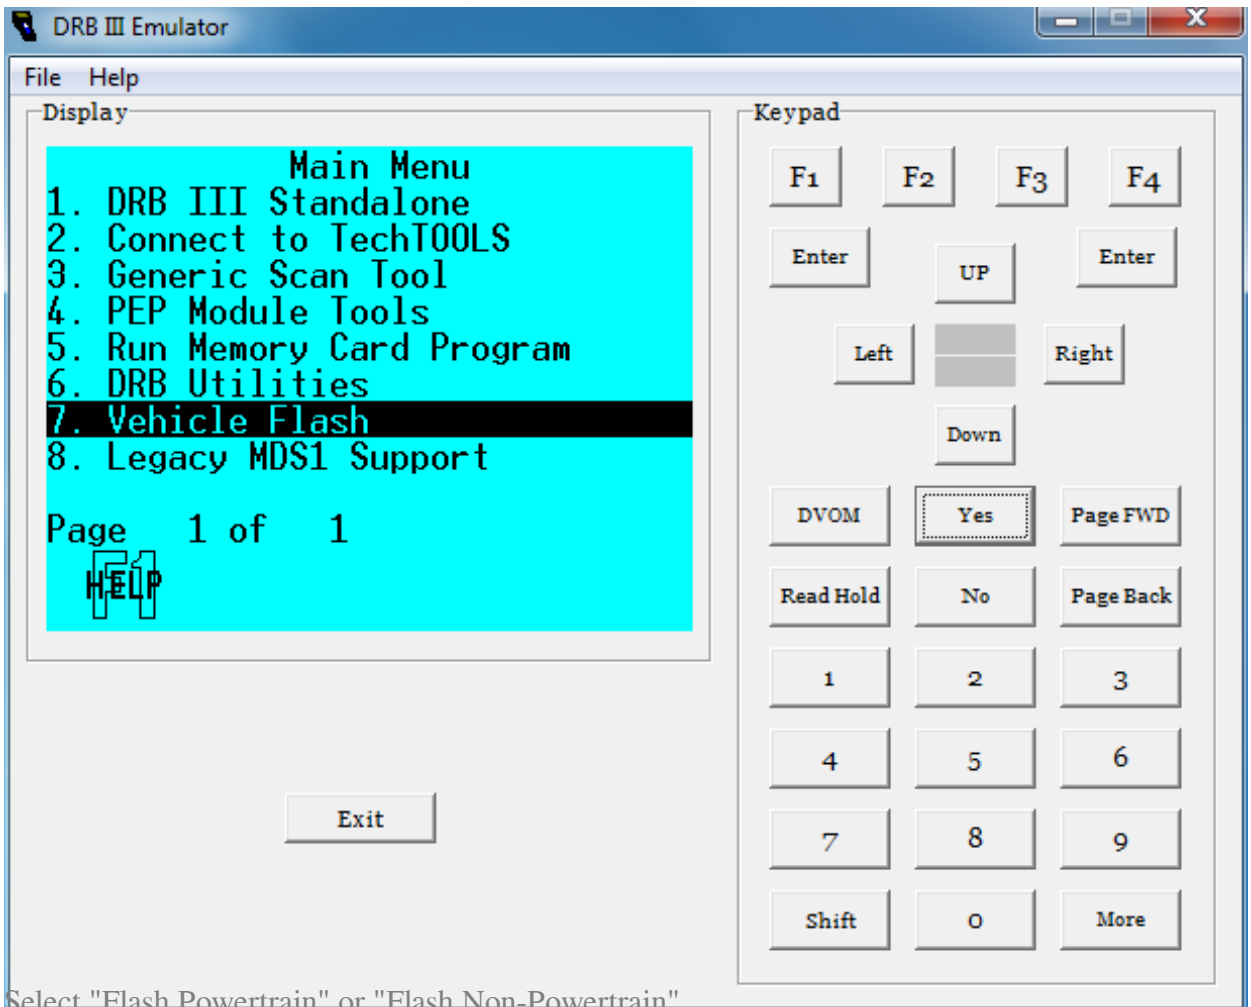

### Connection Wizard

**Select Tool**

Double-click row or select tool and press "Next". List refreshes automatically as tools are added or removed.

Hide Unresponsive Devices

Device	Year	Body	IP Address	Workgroup	Interface	Locked	Lock Owner
RDH-WSP-08805	2011	LX	10.5.155.177		Wi-Fi		
RDH-WSP-18186	2013	FF	10.5.155.158		Wi-Fi		
wTECH 1.0 microPod	????	??	10.5.155.156		Wi-Fi		
wTECH 1.0 microPod	????	??	172.22.22.22		usb		
Simulated-2004.HB	2004	HB	2004.HB				
Simulated-2005.WK	2005	WK	2005.WK				
Simulated-2006.DR	2006	DR	2006.DR				
Simulated-2006.HB	2006	HB	2006.HB				
Simulated-2006.KJ	2006	KJ	2006.KJ				
Simulated-2006.LX	2006	LX	2006.LX				
Simulated-2006.WK	2006	WK	2006.WK				
Simulated-2007.CS	2007	CS	2007.CS				
Simulated-2007.VB	2007	VB	2007.VB				
Simulated-2007.ZH	2007	ZH	2007.ZH				
Simulated-2008.RT	2008	RT	2008.RT				
Simulated-2008.ZB	2008	ZB	2008.ZB				
Simulated-2009.HB	2009	HB	2009.HB				
Simulated-2009.JC	2009	JC	2009.JC				
Simulated-2010.PH	2010	PH	2010.PH				
Simulated-2011.DP	2011	DP	2011.DP				
Simulated-2011.LX	2011	LX	2011.LX				
Simulated-2012.FF	2012	FF	2012.FF				

Work in standalone mode

Modify Location Profiles

Launch DRB III Enhanced Next

8.

9. Select "Flash Powertrain" or "Flash Non-Powertrain"
10. Select "Start"

11. Address the prompts to progress through the flash process
12. When the flash completes, close the complete prompt.
13. Clear DTCs