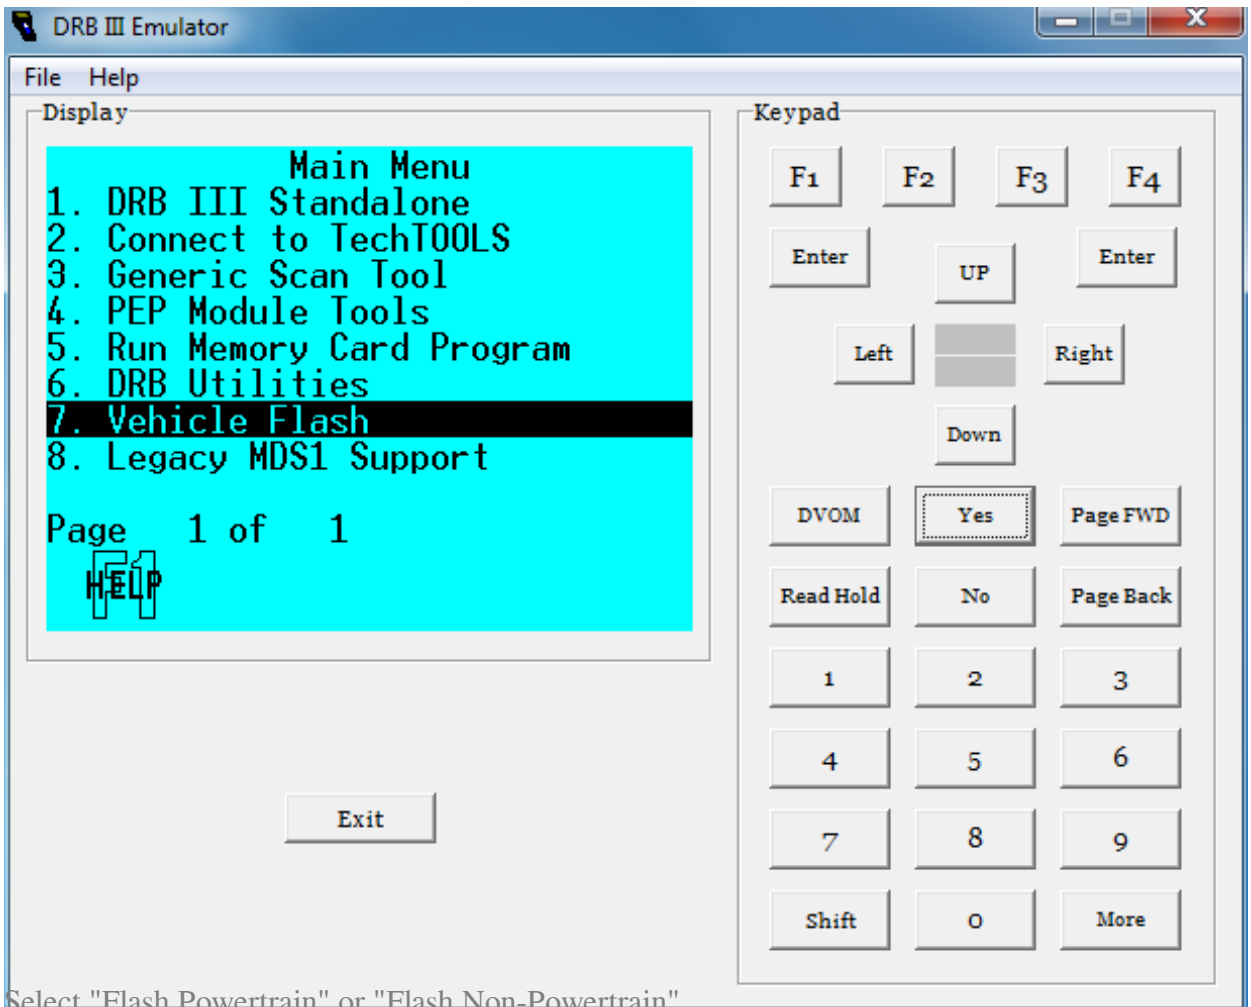

6. Click the download control, close the download prompt
7. On the same computer, launch the Enhanced DRB III Emulator from the wiTECH application

17:04:27

Connection Wizard

Select Tool

Double-click row or select tool and press "Next". List refreshes automatically as tools are added or removed.

Hide Unresponsive Devices

Device	Year	Body	IP Address	Workgroup	Interface	Locked	Lock Owner
RDH-WSP-08805	2011	LX	10.5.155.177		Wi-Fi		
RDH-WSP-18186	2013	FF	10.5.155.158		Wi-Fi		
wTECH 1.0 microPod	????	??	10.5.155.156		Wi-Fi		
wTECH 1.0 microPod	????	??	172.22.22.22		usb		
Simulated-2004.HB	2004	HB	2004.HB				
Simulated-2005.WK	2005	WK	2005.WK				
Simulated-2006.DR	2006	DR	2006.DR				
Simulated-2006.HB	2006	HB	2006.HB				
Simulated-2006.KJ	2006	KJ	2006.KJ				
Simulated-2006.LX	2006	LX	2006.LX				
Simulated-2006.WK	2006	WK	2006.WK				
Simulated-2007.CS	2007	CS	2007.CS				
Simulated-2007.VB	2007	VB	2007.VB				
Simulated-2007.ZH	2007	ZH	2007.ZH				
Simulated-2008.RT	2008	RT	2008.RT				
Simulated-2008.ZB	2008	ZB	2008.ZB				
Simulated-2009.HB	2009	HB	2009.HB				
Simulated-2009.JC	2009	JC	2009.JC				
Simulated-2010.PH	2010	PH	2010.PH				
Simulated-2011.DP	2011	DP	2011.DP				
Simulated-2011.LX	2011	LX	2011.LX				
Simulated-2012.FF	2012	FF	2012.FF				

Work in standalone mode

Modify Location Profiles

Launch DRB III Enhanced Next

8.

9. Select "Flash Powertrain" or "Flash Non-Powertrain"
10. Select "Start"

11. Address the prompts to progress through the flash process
12. When the flash completes, close the complete prompt.
13. Clear DTCs