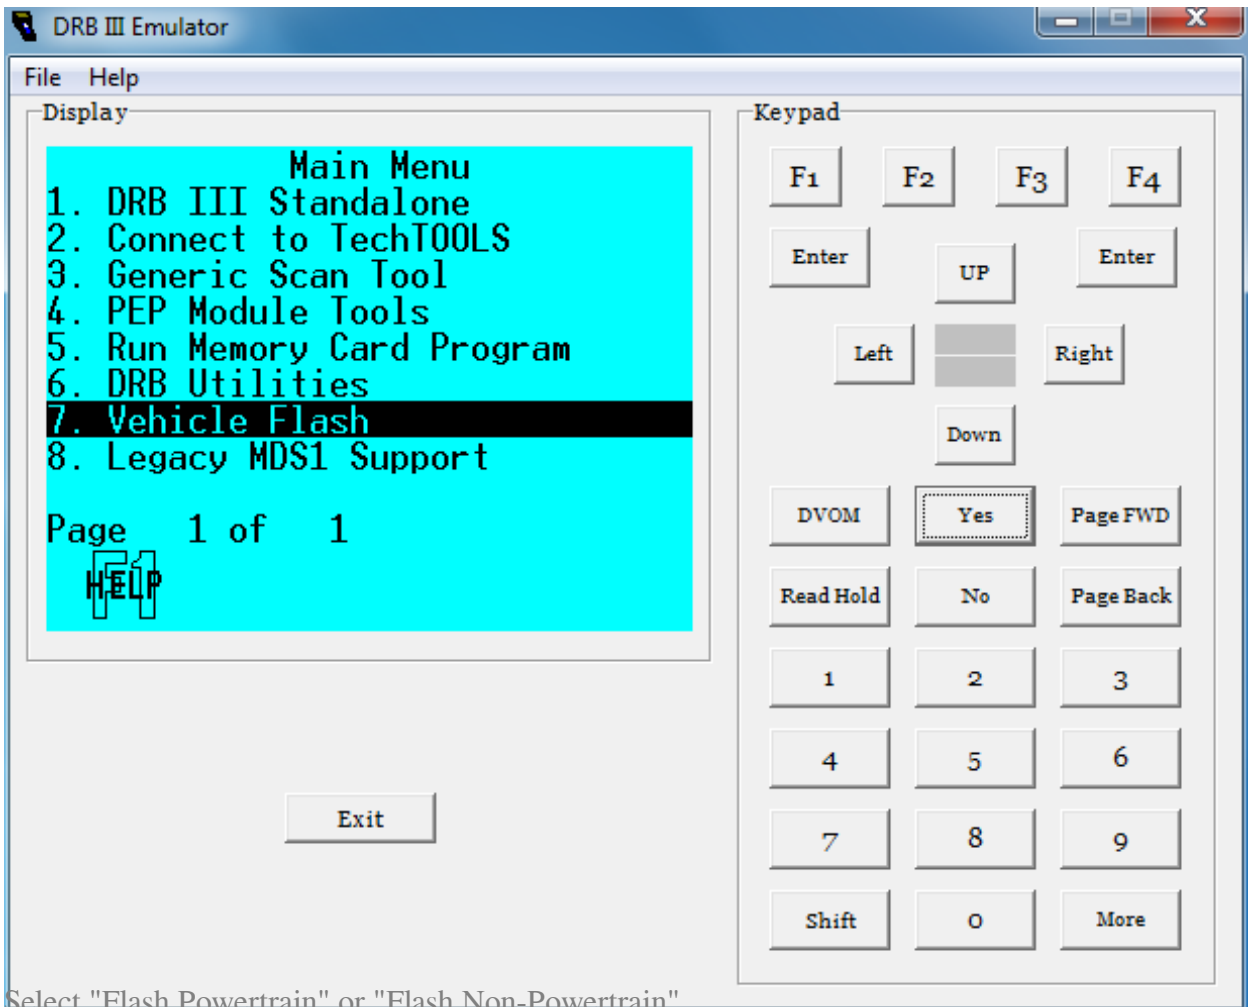

### Connection Wizard

**Select Tool**

Double-click row or select tool and press "Next". List refreshes automatically as tools are added or removed.

Hide Unresponsive Devices

Device	Year	Body	IP Address	Workgroup	Interface	Locked	Lock Owner
● RDM-WSP-08805	2011	LX	10.5.155.177		Wi-Fi		
● RDM-WSP-18186	2013	FF	10.5.155.158		Wi-Fi		
● wTECH 1.0 microPod	????	??	10.5.155.156		Wi-Fi		
● wTECH 1.0 microPod	????	??	172.22.22.22		usb		
● Simulated-2004.HB	2004	HB	2004.HB				
● Simulated-2005.WK	2005	WK	2005.WK				
● Simulated-2006.DR	2006	DR	2006.DR				
● Simulated-2006.HB	2006	HB	2006.HB				
● Simulated-2006.KJ	2006	KJ	2006.KJ				
● Simulated-2006.LX	2006	LX	2006.LX				
● Simulated-2006.WK	2006	WK	2006.WK				
● Simulated-2007.CS	2007	CS	2007.CS				
● Simulated-2007.VB	2007	VB	2007.VB				
● Simulated-2007.ZH	2007	ZH	2007.ZH				
● Simulated-2008.RT	2008	RT	2008.RT				
● Simulated-2008.ZB	2008	ZB	2008.ZB				
● Simulated-2009.HB	2009	HB	2009.HB				
● Simulated-2009.JC	2009	JC	2009.JC				
● Simulated-2010.PH	2010	PH	2010.PH				
● Simulated-2011.DP	2011	DP	2011.DP				
● Simulated-2011.LX	2011	LX	2011.LX				
● Simulated-2012.FF	2012	FF	2012.FF				

Work in standalone mode

Modify Location Profiles

**Launch DRB III Enhanced** Next

8.

9. Select "Flash Powertrain" or "Flash Non-Powertrain"
10. Select "Start"

11. Address the prompts to progress through the flash process
12. When the flash completes, close the complete prompt.
13. Clear DTCs