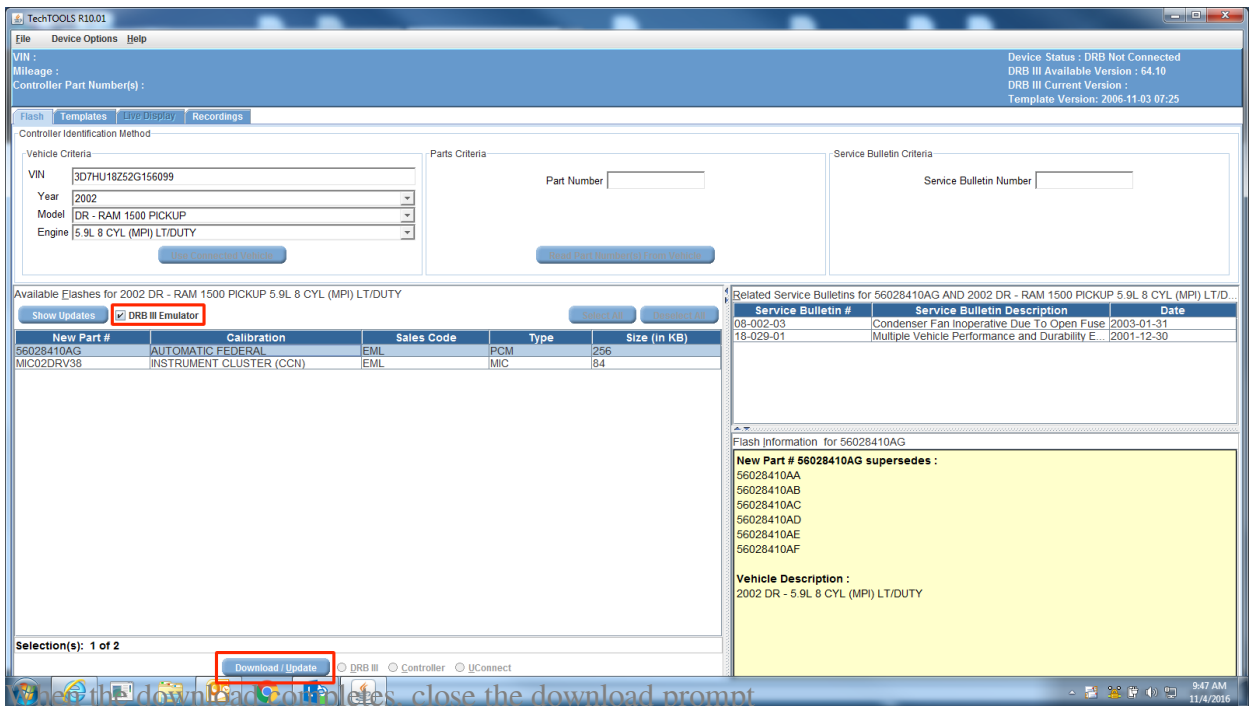

How-to Flash with Enhanced DRB III Emulator

552 Chris Ordner Tue, Jul 9, 2019 [Enhanced DRB III Emulator](#), [TechTOOLS](#) 11060

1. Open the latest version of TechTOOLS
2. Search by VIN or YME
3. Select the "DRB III Emulator" checkbox
4. Select the desired flash
5. Select "Download / Update"

6. Click the download control, close the download prompt
7. On the same computer, launch the Enhanced DRB III Emulator from the wiTECH application

17:04:27

Connection Wizard

Select Tool

Double-click row or select tool and press "Next". List refreshes automatically as tools are added or removed.